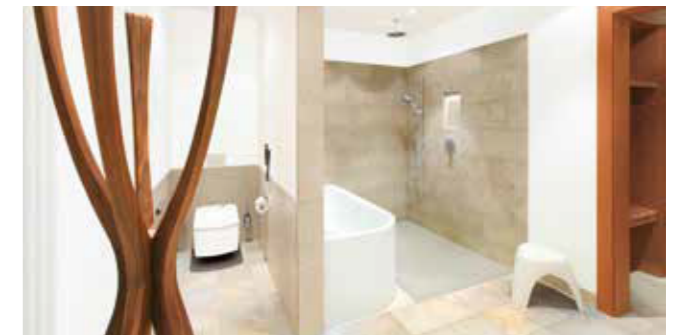

项目简介
国家 / 地区 德国
项目类型 五星级酒店
重装整修 2015 年
室内设计 Dietmar Müller-Elmau
建筑设计 Hilmer & Sattler und Albrecht
隶属 Schloss Elmau GmbH & Co. KG
房间数 47 间客房、套房
采用产品 坐便器: TOTO 诺锐斯特®SE、MH 坐便器
卫洗丽®: EK WASHLET®s

Details
Country/Area Germany
Category Luxury hotel *****
Year built 2015
Interior designer Dietmar Müller-Elmau
Architect Hilmer & Sattler und Albrecht
Owner Schloss Elmau GmbH & Co. KG
Number of rooms 47 rooms and suites
Product number Toilet: NEOREST® SE and MH toilets
Washlet®: EK WASHLET®s